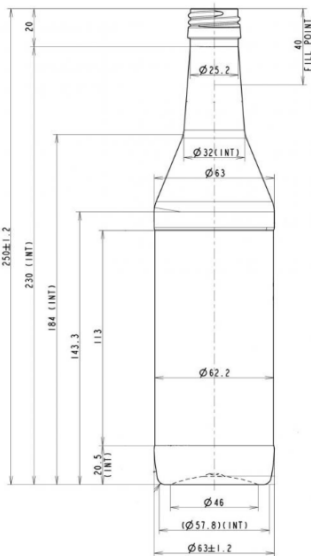

Cooper 500

General info

Item no. (SKU):	
Family / Range:	Cooper
Capacity:	500ml
Neck:	28 ROPP
Weight:	42
Shape:	Round
Material:	PET
Colour:	All Colours Available
Print Areas:	N/A
Country of Origin:	Lithuania

Packaging Info

Packed in Boxes

Box Dimensions (mm):	594 x 394 x 448
Quantity per box (pcs):	
Boxes per pallet (pcs):	
Quantity per pallet (pcs):	
Net weight (kg):	
Gross weight (kg):	
Pallet height (mm):	2400

Packed in PE bags on trays (Full pallet)

Tray dimensions (mm):	1200 x 800 x 50
Quantity per tray (pcs):	315
Quantity per PE bag (pcs):	
PE bags per tray (pcs):	
Trays per pallet (pcs):	8
Quantity per pallet (pcs):	2520
Net weight (kg):	106
Gross weight (kg):	128
Pallet height (mm):	2400